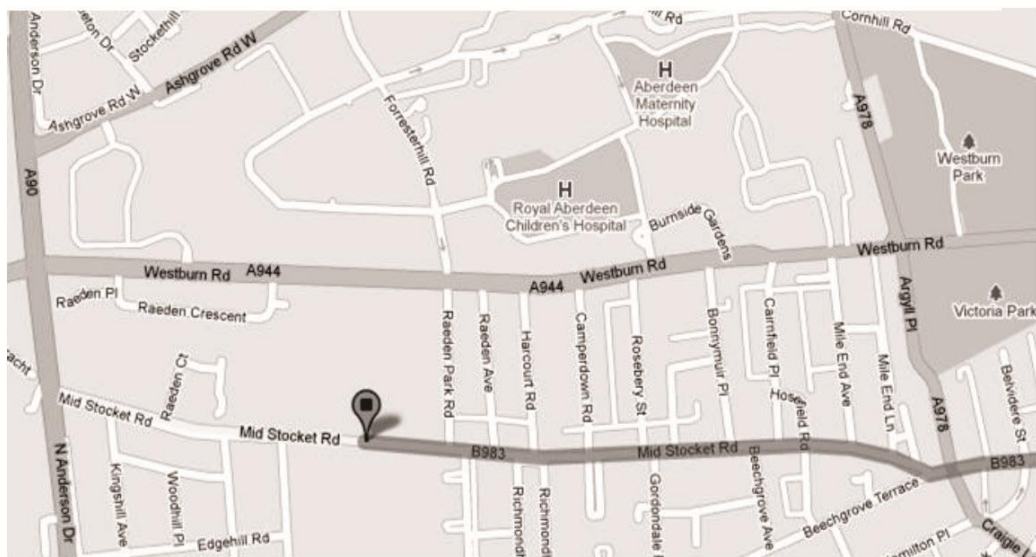

Hope

that doesn't disappoint

From 8th May
Our Sunday morning Celebration and Worship venue will be
Mile End School | Midsocket Road | Aberdeen | AB15 5PD

new Life
International Church
"meeting needs, transforming lives,
restoring community..."